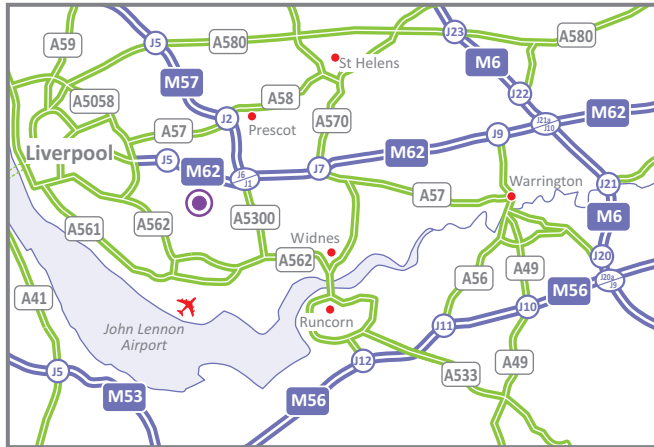

Lakeside School
Naylor's Road
Liverpool
L27 2YA

Tel: 0151 487 7211

Email: lakeside@witherslackgroup.co.uk
www.witherslackgroup.co.uk/lakeside-school/

From M57

- Leave the M57 at junction 1 following signs for M62(W), A5080, Huyton.
- At the roundabout take the sixth exit onto the A5080 towards Huyton.
- Continue on the A5080 for 1 mile and turn left at the traffic lights onto Wheat Hill Road signposted Netherley.
- Pass under the M62, continue for 1/2 mile.
- You will find us situated on the right hand side.

From M62 Westbound

- Leave the M62 at junction 6 following signs for A5300 Liverpool, A5080 Huyton.
- At the roundabout take the fourth exit onto the A5080 towards Huyton.
- Continue on the A5080 for 1 mile and turn left at the traffic lights onto Wheat Hill Road signposted Netherley.
- Pass under the M62, continue for 1/2 mile.
- You will find us situated on the right hand side.

By Train

- Huyton is the nearest railway station.
- We are a 1.4 mile / 8 minute taxi ride from the station.
- For further information about train times and fares, please telephone the National Rail Enquiries Line on 03457 48 49 50, or visit www.nationalrail.co.uk