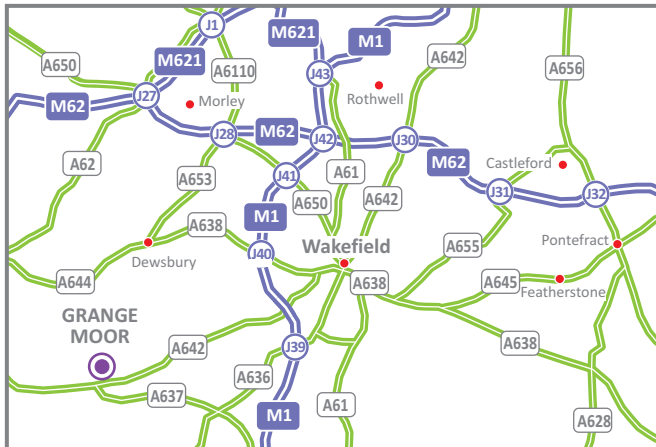

Hall Cliffe School
 Vocational Centre
 Jubilee Way
 Grange Moor
 Wakefield
 WF4 4TD
 Tel: 01924 663 420

Email: hall-cliffe@witherslackgroup.co.uk
www.witherslackgroup.co.uk/hall-cliffe-school

From the M1 Southbound

- Leave the M1 at junction 39, signposted A636 Denby Dale.
- At the roundabout take the third exit onto the A636.
- At the next roundabout take the third exit onto the A637 towards Huddersfield.
- At the next roundabout continue ahead onto the B6118 Liley Lane.
- Take the first right onto Jubilee Way.
- Continue for 150 metres and you will find us situated on the corner on the right hand side.
- Parking is available at the front of the building, deliveries are to the back.

From the M1 Northbound

- Leave the M1 at junction 38, signposted Huddersfield A637.
- At the roundabout take the second exit onto the A637.
- Continue ahead at the next roundabout.
- At the next roundabout continue ahead remaining on the A637 towards Huddersfield.
- At the next roundabout continue ahead onto the B6118 Liley Lane.
- Take the first right onto Jubilee Way.
- Continue for 150 metres and you will find us situated on the corner on the right hand side.
- Parking is available at the front of the building, deliveries are to the back.