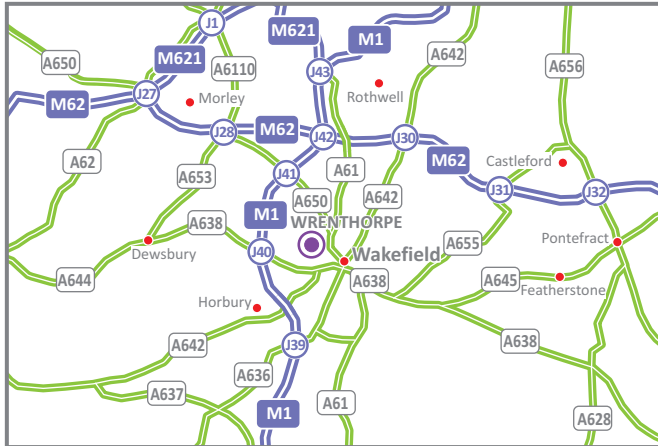

Hall Cliffe Primary School
Wrenthorpe Lane
Wrenthorpe
Wakefield WF2 0QB
Tel: 01924 614490

Email: Hall-cliffe-primary@witherslackgroup.co.uk
www.witherslackgroup.co.uk/hall-cliffe-primary

From the M1 Southbound

- Leave the M1 at junction 41 and join the A650 towards Wakefield.
- Take the next slip road exit signposted Carr Gate, Wrenthorpe & Kirkhamgate passing over the A650.
- At the next traffic lights turn right onto Wrenthorpe Road.
- Continue into Wrenthorpe, you will pass The New Wheel PH on your left.
- Shortly after turn right onto Wrenthorpe Lane.
- Continue for 150 metres and you will find us situated on the left hand side.

From the M1 Northbound

- Leave the M1 at junction 40, at the roundabout take the first exit onto the A638.
- Take the next slip road exit signposted Flushdyke, Low Laithes, Ossett.
- Turn right signposted Low Laithes passing back over the A638.
- Follow the road around to the left and turn right to Low Laithes.
- Continue to the T-junction and turn right towards Wakefield.
- Take the next left (after the speed camera) towards Wrenthorpe onto Wrenthorpe Lane.
- Continue for 1/2 mile into Wrenthorpe, you will pass a sign for 'School'.
- You will find us situated on the right hand side.

By Train

- Wakefield Westgate and Wakefield Kirkgate are the nearest railway stations.
- We are an 10 minute (2.5 mile) taxi ride from the station.
- For further information about train times and fares, please telephone the National Rail Enquiries Line on 03457 48 49 50, or visit www.nationalrail.co.uk