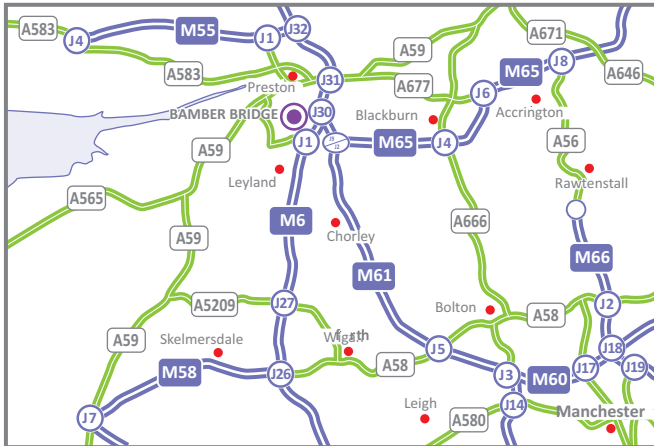

**From M6 Northbound**

- Leave the M6 at junction 29 signposted M65, Burnley, Blackburn.
- At the roundabout take the third exit signposted Bamber Bridge (B6258), onto the A6.
- Continue ahead at the roundabout signposted Lancaster M6, Bamber Bridge.
- At the next roundabout take the first exit onto the A6 towards Bamber Bridge.
- After 1/4 mile turn right at the traffic lights onto the B6258 Station Road to Bamber Bridge.
- After 100 yards turn right onto Church Road.
- You will find us on the left hand side (just after the first left turn).

**From M6 Southbound**

- Leave the M6 at junction 29 signposted M65, Burnley, Blackburn.
- At the roundabout take the third exit signposted Bamber Bridge (B6258), onto the A6.
- After 1/4 mile turn right at the traffic lights onto the B6258 Station Road to Bamber Bridge.
- After 100 yards turn right onto Church Road.
- You will find us on the left hand side (just after the first left turn).

**By Train**

- Bamber Bridge is the nearest railway station.
- We are a 1/2 mile / 10 minute walk from the station.
- For further information about train times and fares, please telephone the National Rail Enquiries Line on 03457 48 49 50, or visit [www.nationalrail.co.uk](http://www.nationalrail.co.uk)