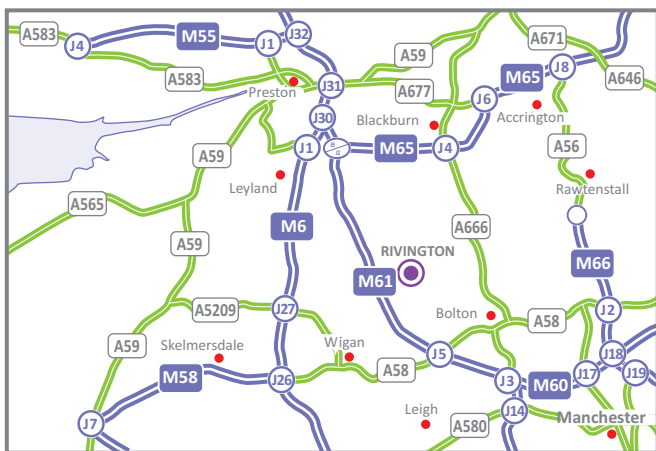

Cumberland School
The Beacon Campus
Rivington Lane
Bolton BL6 7RX
Tel: 01772 284435

Email: cumberland@witherslackgroup.co.uk
www.witherslackgroup.co.uk/cumberland-school

From the M61 Northbound

- Leave the M61 at junction 6 signposted Chorley, Horwich, A6027.
- At the roundabout take the third exit onto the A6027 De Havilland Way.
- Continue ahead at the next roundabout.
- At the next roundabout take the first exit onto the A673 towards Horwich.
- Continue into Horwich, continue ahead at the roundabout and almost immediately turn right onto Lever Park Avenue.
- Continue for 1/2 mile and you will find us on the right hand side.

From the M61 Southbound

- Leave the M61 at junction 6 signposted Bolton North, Horwich, A6027.
- At the roundabout take the first exit onto the A6027 De Havilland Way.
- Continue ahead at the next roundabout.
- At the next roundabout take the first exit onto the A673 towards Horwich.
- Continue into Horwich, continue ahead at the roundabout and almost immediately turn right onto Lever Park Avenue.
- Continue for 1/2 mile and you will find us on the right hand side.

By Train

- Blackrod is the nearest railway station.
- We are a 6 minute (1.7 miles) taxi ride from the station.
- For further information about train times and fares, please telephone the National Rail Enquiries Line on 03457 48 49 50, or visit www.nationalrail.co.uk