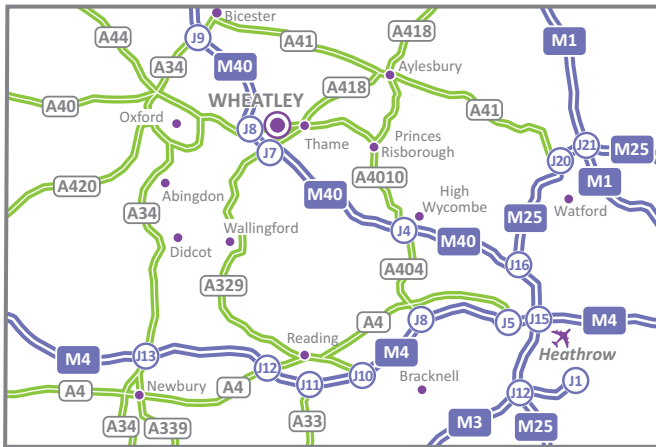

Lower School
Thame Road
Wheatley
Oxfordshire OX33 1JP
 Tel: 01844 339 077

Email: chilworth-house-lower@witherslackgroup.co.uk
www.witherslackgroup.co.uk/chilworth-house-school/

Upper School
Grooms Farm
Thame Road, Wheatley
Oxfordshire OX33 1JP
 Tel: 01844 337 720

Email: chilworth-house-upper@witherslackgroup.co.uk
www.witherslackgroup.co.uk/chilworth-house-upper-school/

From M40 Southbound

- Leave the M40 at junction 8A, at the roundabout at the end of the slip road take the second exit onto the A418 towards Thame.
- Continue for 400 metres and turn right into the entrance for the Lower School.
- For the Upper School continue to the next junction and turn right onto the A40 London Road. The entrance for the Upper School is on the right.

From M40 Northbound

- Leave the M40 at junction 8A, at the roundabout at the end of the slip road take the fourth exit onto the A418 towards Thame.
- At the next roundabout take the second exit to remain on the A418.
- Continue for 400 metres and turn right into the entrance for the Lower School.
- For the Upper School continue to the next junction and turn right onto the A40 London Road. The entrance for the Upper School is on the right.

By Train

- Haddenham & Thame Parkway is the nearest mainline station.
- We are a 15 minute (7 miles) taxi ride from the station.
- For further information about train times and fares, please telephone the National Rail Enquiries Line on 03457 48 49 50, or visit www.nationalrail.co.uk