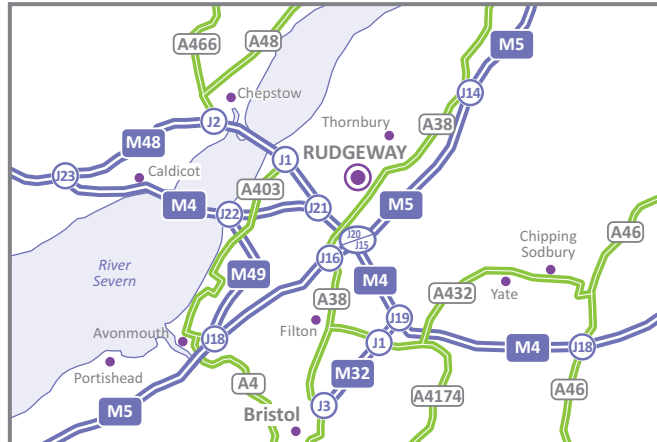

Gloucester Road Rudgeway BS35 3AJ

Tel: 01454 801890

Email: castlefell@witherslackgroup.co.uk
witherslackgroup.co.uk/castlefell-school

Our 3 Word Address for the What3Words app is [chipper.kingdom.readjust](https://www.what3words.com/?q=chipper.kingdom.readjust)
From the M5 Norththbound

- Leave the M5 at junction 16 (signed Filton, Thornbury & A38).
- Join the A38 (Gloucester Road) following signs for Thornbury.
- Remain on the A38 for 2 miles.
- Turn left onto Silverhill Brake, just before a bus stop on the left and turn immediately left where you will find us situated.

From the M5 J14 Southbound

- Leave the M5 at Junction 14 (signed Thornbury & B4509).
- At the T-junction with the A38 at Falfield, turn left onto the A38.
- Continue on A38 for 8.5 miles into Rudgeway.
- Continue ahead at the traffic lights junction with the B4427.
- Continue for a further 0.5 mile, you will pass a lay by and then bus stop on your right.

- Take the next right onto Silverhill Brake and turn immediately left where you will find us situated.

From the M4

- Leave the M4 at junction 20 and join the M5 towards The South West and Bristol (W).
- Leave the M5 at junction 16 (signed Filton, Thornbury & A38).
- Join the A38 (Gloucester Road) following signs for Thornbury.
- Remain on the A38 for 2 miles.
- Turn left onto Silverhill Brake, just before a bus stop on the left and turn immediately left where you will find us situated.