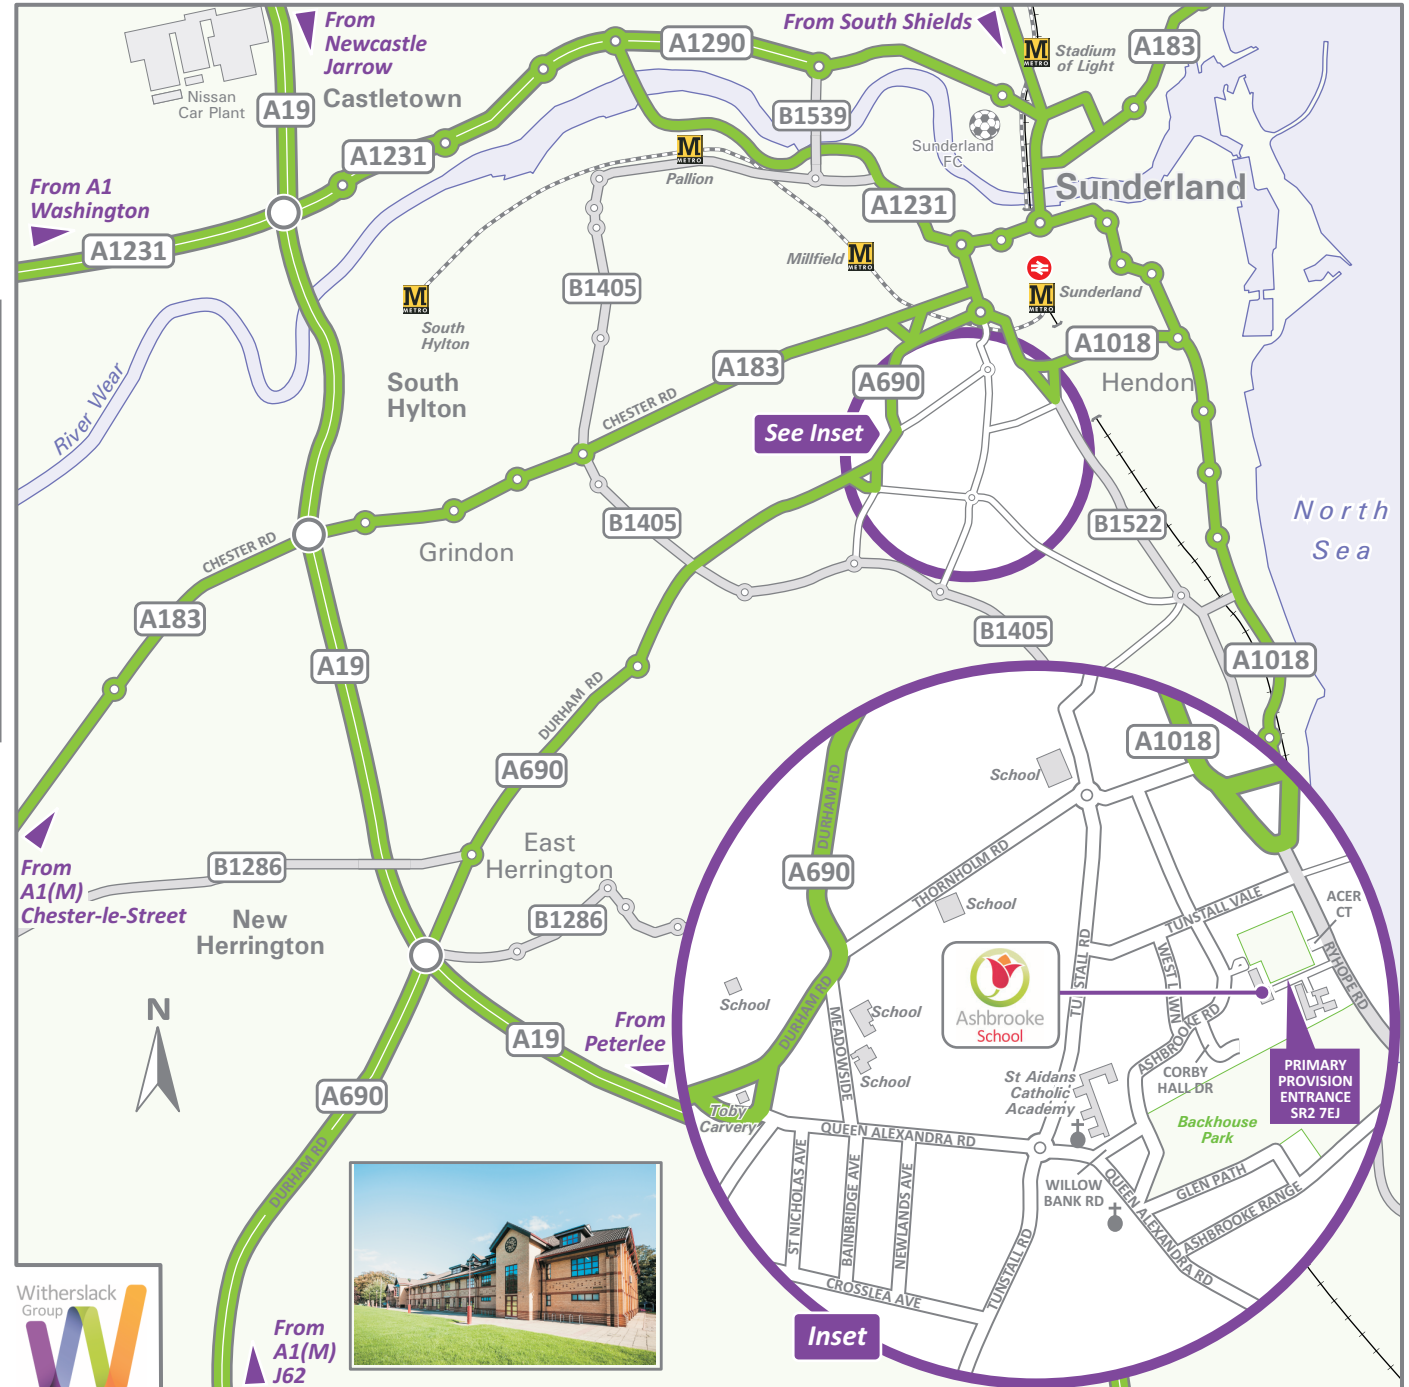

Ashbrooke
School

Ashbrooke School
Ashbrooke Road
Sunderland
SR2 7JA

Tel: 0191 607 5610

Email: ashbrooke@witherslackgroup.co.uk
www.witherslackgroup.co.uk/ashbrooke-school

From A1(M)

- Leave the A1(M) Junction 62 (signed Sunderland & A690).
- At the roundabout at the top of the slip road, join the A690 to Sunderland.
- Continue ahead at the junction with the A19 towards Sunderland remaining on the A690.
- Continue ahead over 2 roundabouts.
- Join the one way system and get into the right hand lane, you will pass the Toby Carvery on your right.
- Bear right and get into the left hand lane, bear left onto Queen Alexandra Road.
- At the next roundabout continue ahead, take the first left onto Willow Bank Road.
- Turn left at the T-junction onto Ashbrooke Road.
- Continue for 0.3 mile and you will find our entrance on the right hand side.

By Train

- Sunderland is the nearest railway station.
- We are a 5 minute (3/4 mile) taxi ride from the station.
- For further information about train times and fares, please telephone the National Rail Enquiries Line on 03457 48 49 50, or visit www.nationalrail.co.uk

By Bus

- The following bus routes stop nearby on Ryhope Road: 23, 61, Drifter 60, Sapphire 22 & X21.
- For further information about bus times and fares, please telephone Traveline on 0871 200 22 33 or visit www.traveline.info