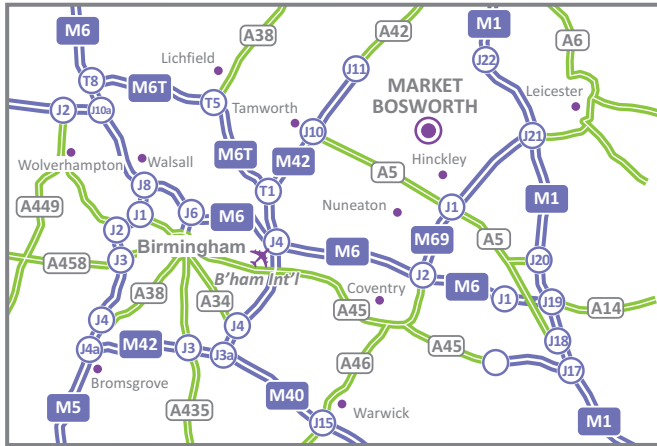

Rectory Lane Market Bosworth CV13 0LS

Hinckley House
School

Tel: 01455 243915

Email: hinckley-house@witherslackgroup.co.uk
witherslackgroup.co.uk/castlefell-school

Our 3 Word Address for the What3Words app is **lazy.strike.pounces**

From M1

- Leave the M1 at Junction 22 and join the A511 towards Coalville.
- Continue to the second roundabout and take the first exit onto the B585 to Elliston & Nailstown.
- At the next roundabout take the first exit to remain on the B585.
- Continue to follow the B585 to Newbold Verdon.
- As you approach Newbold Verdon turn right to remain on the B585 to Market Bosworth.
- At the junction with the A447 turn right and then left to Market Bosworth.
- Continue into Market Bosworth and join the one way system and continue for 150 metres.
- You will find us situated on the left hand side.

By Train

- Hinckley is the nearest railway station.
- We are a 25 minute taxi ride from the station.
- For further information about train times and fares, please telephone the National Rail Enquiries Line on 03457 48 49 50, or visit www.nationalrail.co.uk