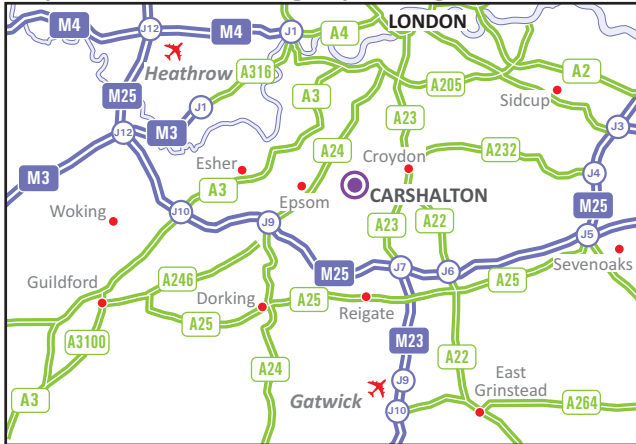

Greenholm School
Strawberry Lodge Campus

**Greenholm School
Strawberry Lodge Campus
Strawberry Lane
Carshalton
SM5 2NQ**

Tel: 020 3745 8760

greenholm@witherslackgroup.co.uk

<https://www.witherslackgroup.co.uk/greenholm-school>

From Wallington Green

- Follow signs for the A232 (Sutton & Carshalton).
- Continue to Carshalton Ponds and turn right onto the B277 - North Street (signed Hackbridge, B277, Carshalton College & Station).
- Continue onto Nighingale Road, passing Carshalton College on the right.
- Turn right into Strawberry Lane
- You will find us situated at the end of the road, on the right hand side.

Our 3 Word Address for the What3Words app is drift.clear.once

By Train

- Carshalton receives services from London Victoria, Clapham Junction, Sutton, Leatherhead, Dorking, London St Pancras International, City Thameslink, London Blackfriars &, St Albans
- We are a short walk from Carshalton railway station.

By Tram

- If using the tram we are a short bus ride from Mitcham Junction.
- Catch the 127 bus towards Purley.
- Alight at the Strawberry Lane bus stop.

By Bus

- Buses 127 & 151 stop at Strawberry Lane (Stops K&L).