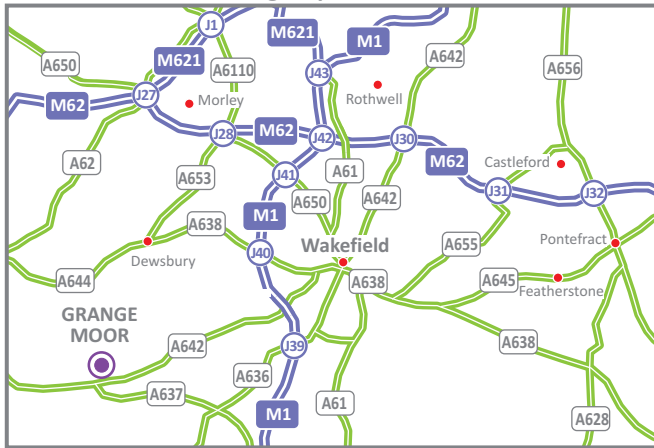

Email: hall-cliffe@witherslackgroup.co.uk
www.witherslackgroup.co.uk/hall-cliffe-school

From the M1 Southbound

- Leave the M1 at junction 39, signposted A636 Denby Dale.
- At the roundabout take the third exit onto the A636.
- At the next roundabout take the third exit onto the A637 towards Huddersfield.
- At the next roundabout continue ahead onto the B6118 Liley Lane.
- Take the first right onto Jubilee Way.
- Continue for 150 metres and you will find us situated on the corner on the right hand side.
- Parking is available at the front of the building, deliveries are to the back.

From the M1 Northbound

- Leave the M1 at junction 38, signposted Huddersfield A637.
- At the roundabout take the second exit onto the A637.
- Continue ahead at the next roundabout.
- At the next roundabout continue ahead remaining on the A637 towards Huddersfield.
- At the next roundabout continue ahead onto the B6118 Liley Lane.
- Take the first right onto Jubilee Way.
- Continue for 150 metres and you will find us situated on the corner on the right hand side.
- Parking is available at the front of the building, deliveries are to the back.

Our 3 Word Address for the What3Words app is [hills.tunnel.landowner](https://www.what3words.com/hills.tunnel.landowner)