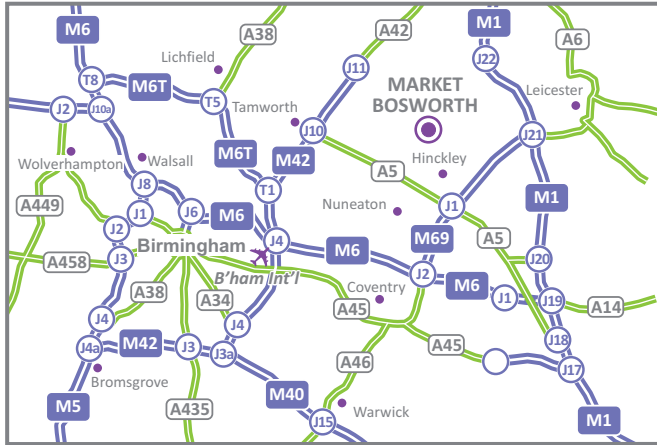

Hinckley House
School

Rectory Lane
Market Bosworth
CV13 0LS

Tel: 01455 247020

Email: hinckley-house@witherslackgroup.co.uk
witherslackgroup.co.uk/hinckley-house

Our 3 Word Address for the What3Words app is lazy.strike.pounces

From M1

- Leave the M1 at Junction 22 and join the A511 towards Coalville.
- Continue to the second roundabout and take the first exit onto the B585 to Elliston & Nailstown.
- At the next roundabout take the first exit to remain on the B585.
- Continue to follow the B585 to Newbold Verdon.
- As you approach Newbold Verdon turn right to remain on the B585 to Market Bosworth.
- At the junction with the A447 turn right and then left to Market Bosworth.
- Continue into Market Bosworth and join the one way system and continue for 150 metres.
- You will find us situated on the left hand side.

By Train

- Hinckley is the nearest railway station.
- We are a 25 minute taxi ride from the station.
- For further information about train times and fares, please telephone the National Rail Enquiries Line on 03457 48 49 50, or visit www.nationalrail.co.uk